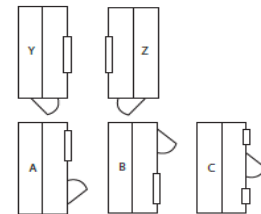

SECURITY SHED	FT	SHIPLAP	LOGROLL	Front Height 6'10" / Rear 6'2"