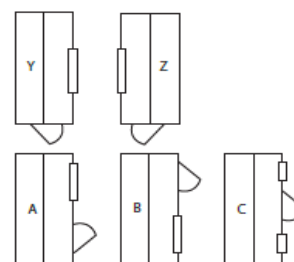

All workshops have 70 x 44 mm framing, double doors and heavy duty Felt as standard

OPTIONAL EXTRA'S	UNIT	PRICE
Fixed Window	each	£25
Opening Window	each	£30
3' Single Door	each	£45
4' Double Doors (where possible)	pair	£85
Window Boxes	each	£10
Shelving fitted including brackets	per ft	£6
Pad Bolts (for use with padlock)	each	£7
Security Package (2 Pad bolts / bolted hinges)	per set	£25
Felt Shingles available in 4 colours	sq ft	£6

Prices are correct at time of print but may be subject to change without notice.

ROSE COTTAGE GARDEN BUILDINGS

Tel: 01623 750050

UNIT 4 - SUMMIT CLOSE, SOUTHWELL LANE IND ESTATE, KIRKBY IN ASHFIELD, NOTTS. NG17 8GJ

www.rosecottagegardenbuildings.co.uk

Email: rosecottagegardenbuildings@resource24.net