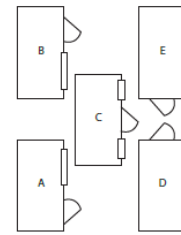

PREMIER APEX	FT	SHIPLAP	LOGROLL	Ridge Height 6'10"/Eaves 5'10"