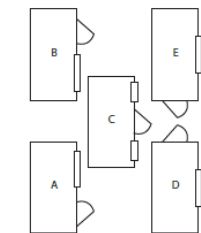

6 x 4	£450	£530
7 x 5	£540	£660
8 x 6	£650	£815
10 x 6	£750	£960
10 x 8	£920	£1,190
12 x 8	£1,055	£1,380

Hi-PEX	FT	SHIPLAP	LOGROLL	Ridge Height 7'5"/Eaves 6'4"
---------------	-----------	----------------	----------------	-------------------------------------

6 x 4	£490	£570
7 x 5	£590	£710
8 x 6	£710	£870
10 x 6	£820	£1,020
10 x 8	£990	£1,270
12 x 8	£1,140	£1,465

SECURITY SHED	FT	SHIPLAP	LOGROLL	Front Height 6'10" / Rear 6'2"
----------------------	-----------	----------------	----------------	---------------------------------------

6 x 4	£490	£580
7 x 5	£610	£730
8 x 6	£740	£900
10 x 6	£860	£1,065
10 x 8	£1,060	£1,340
12 x 8	£1,225	£1,555

CABIN	FT	SHIPLAP	LOGROLL	Ridge Height 7'/Eaves 5'10"
--------------	-----------	----------------	----------------	------------------------------------