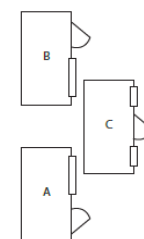

ROSE COTTAGE GARDEN BUILDINGS

SHED PRICE LIST - May 2018

Price includes local delivery, installation and VAT

BUILDING NAME	SIZES	WOOD TYPE		MODEL OPTION
PREMIER PENT	FT	12mm SHIPLAP	19mm LOGROLL	Front Height 6'10" / Rear 6'2"

6 x 4	£465	£550
7 x 5	£560	£680
8 x 6	£680	£840
10 x 6	£785	£990
10 x 8	£960	£1,240
12 x 8	£1,110	£1,440

PREMIER APEX	FT	SHIPLAP	LOGROLL	Ridge Height 6'10"/Eaves 5'10"

6 x 4	£450	£530
7 x 5	£540	£660
8 x 6	£650	£815
10 x 6	£750	£960
10 x 8	£920	£1,190
12 x 8	£1,055	£1,380

Hi-PEX	FT	SHIPLAP	LOGROLL	Ridge Height 7'5"/Eaves 6'4"

6 x 4	£490	£570
7 x 5	£590	£710
8 x 6	£710	£870
10 x 6	£820	£1,020
10 x 8	£990	£1,270
12 x 8	£1,140	£1,465

SECURITY SHED	FT	SHIPLAP	LOGROLL	Front Height 6'10" / Rear 6'2"

6 x 4	£490	£580
7 x 5	£610	£730
8 x 6	£740	£900
10 x 6	£860	£1,065
10 x 8	£1,060	£1,340
12 x 8	£1,225	£1,555

CABIN	FT	SHIPLAP	LOGROLL	Ridge Height 7'/Eaves 5'10"

7 x 5	£630	£750
8 x 5	£670	£810
8 x 6	£730	£900
10 x 6	£820	£1,030
10 x 8	£970	£1,240
12 x 8	£1,090	£1,420

The Cabin comes with 4 pane window and antique black fittings as standard.

ADAMS	FT	SHIPLAP	LOGROLL	Ridge Height 7'/Eaves 5'10"

7 x 5	£750	£920
8 x 5	£800	£995
8 x 6	£890	£1,120
10 x 6	£1,020	£1,300
10 x 8	£1,230	£1,620
12 x 8	£1,400	£1,860

The Adams comes with antique black fittings as standard.