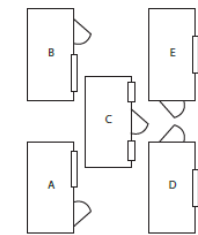

CABIN	FT	SHIPLAP	LOGROLL	Ridge Height 7'/Eaves 5'10"