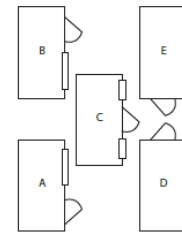

PREMIER APEX	FT	SHIPLAP	LOGROLL	Ridge Height 6'10"/Eaves 5'10"