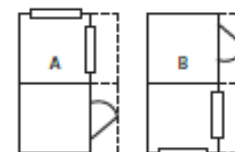

The Adams comes with antique black fittings as standard.