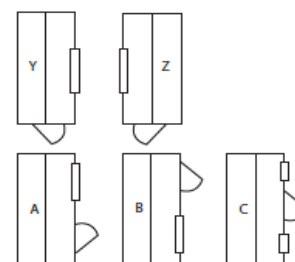

All workshops have 70 x 44 mm framing, double doors and heavy duty Felt as standard

OPTIONAL EXTRA'S	UNIT	PRICE
Fixed Window	each	£25
Opening Window	each	£30
3' Single Door	each	£45
4' Double Doors (where possible)	pair	£85
Window Boxes	each	£10
Shelving fitted including brackets	per ft	£6
Pad Bolts (for use with padlock)	each	£7
Security Package (2 Pad bolts / bolted hinges)	per set	£25
Felt Shingles available in 4 colours	sq ft	£6

Prices are correct at time of print but may be subject to change without notice.

ROSE COTTAGE GARDEN BUILDINGS

Tel: 0115 6970845

www.rosecottagegardenbuildings.co.uk

Email: rosecottagegb@gmail.com