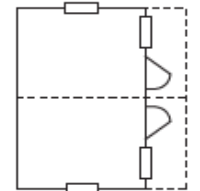

HARMONY	FT	12 mm Shiplap	19 mm Logroll	Height to roof 6'6"